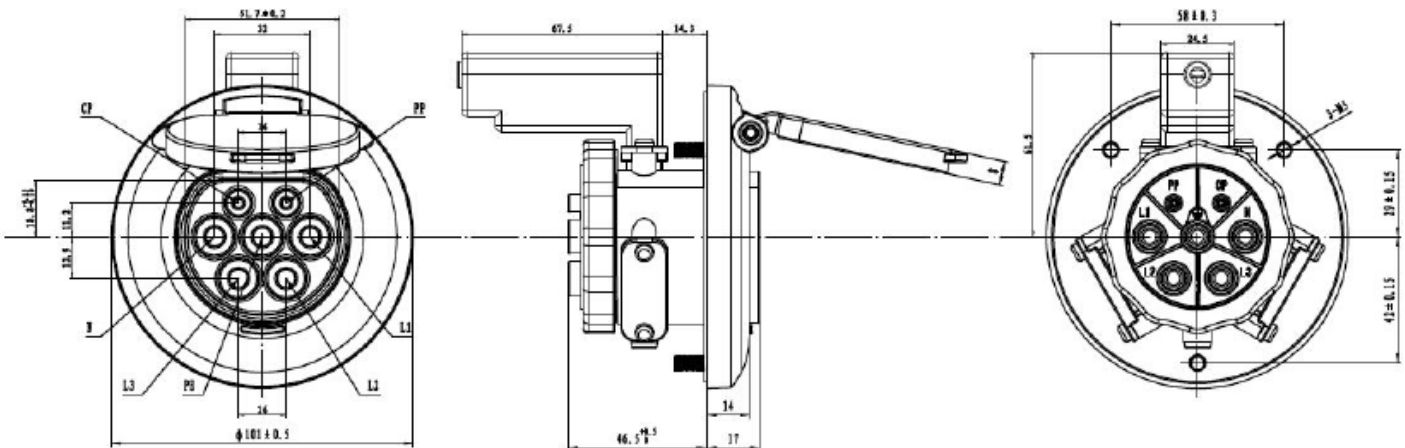

Female Inlet Snap Down Cover E621962KT 32A Data Sheet:

32A Vehicle Charging Inlet

- 3 Point Fixing
- Water Drain
- Hinged Lid
- can work with Electronic Locking Solenoid with Manual Override
- Solenoid Fixing options, Vertical, 120° or 240°
- Single and 3 Phase
- CE & UL Approved